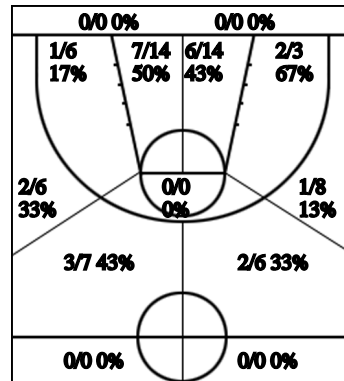

TOTAL %

Sagrada	P1	P2	P3	P4	T
	21	12	13	27	73

AESC Ram	P1	P2	P3	P4	T
	18	14	14	6	52