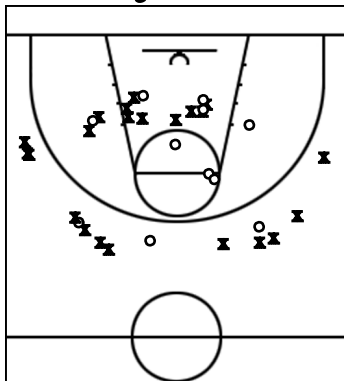

Estadístiques AESC Ramon Llull "A"

Si	Dr	Jugador	Min	Pts	Tirs 2	Tirs 3	Tirs 2c	T.Lliures	Rebots			Taps			Faltes			Val			
									T	RD	RO	As	PR	PP	Fv	Co	Hax		Cm	Re	
	4	HERNANDEZ, G	19	7		2/7 29%	0/2 0%	1/2 50%	3	2	1			2					4	2	-2
*	5	TARANILLA, A	19		0/2 0%	0/1 0%	0/2 0%	0/2 0%	3	3		2		3					1	1	-5
	6	BACHS, P	24	11			5/6 83%	1/3 33%	4	2	2		1	1	1	1			2	3	13
	7	CORTES, L	21	3	1/1 100%	0/3 0%	0/3 0%	1/2 50%	1	1			1	5					1	2	-6
	8	BOCH, E	15	1			0/4 0%	1/2 50%	5	3	2	2	3	1					3	1	3
*	9	FRAT, JM	13			0/1 0%			2	2			1	1							1
	10	REYES, J	18	6			3/5 60%		6	3	3			3					2	1	12
	11	CASTILLO, D																			
*	12	FORTEZA, D	24	10	1/1 100%	0/2 0%	4/11 36%	0/2 0%	8	6	2	1	2	3		1			2	1	5
*	13	MARTINEZ, L	13	3		1/4 25%	0/1 0%		1	1			1						2		-3
	14	RODRIGUEZ, D	8	2	1/1 100%				1	1		2		1		1			2		1
*	15	GALLEGO, J	26	9			4/5 80%	1/2 50%	3	1	2		1	1	2				3	1	10
AES		Equip												1					2		-3
Total		AESC Ramon Llull...	200	52	3/5 60%	3/18 17%	16/39 41%	5/15 33%	37	25	12	7	9	20	6	3			24	12	26

Carta de Tir Sagrada familia claror

1r i 2n QUART