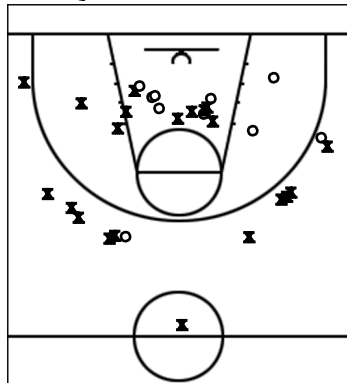

1r i 2n QUART