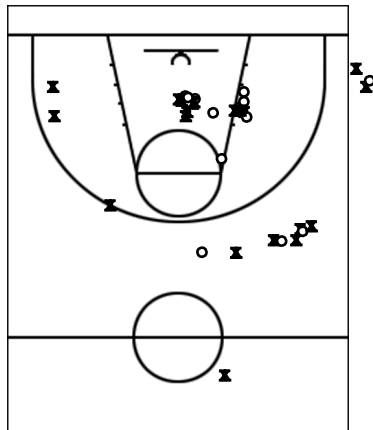

Estadístiques Vilassar de Mar

Si	Dr	Jugador	Min	Pts	Tirs 2	Tirs 3	Tirs 2c	T.Lliures	Rebots			Taps			Faltes			Val		
									T	RD	RO	As	PR	PP	Fv	Co	Esx		Cm	Re
*	5	Jordi Jimenez	33	14	1/1 100%	4/8 50%	0/2 0%		7	5	2	5	1	3				4	1	15
	6	Victor Fernandez	1															1		-1
*	7	Albert Larroy	23	8		0/4 0%	3/8 38%	2/2 100%	12	6	6				1			1	2	11
*	8	Isaac Hernandez	28	15		2/5 40%	4/8 50%	1/2 50%	4	3	1	2	3	1				2	4	17
	9	Dani Vilaro																		
*	10	Alexis Vinyals	36	23	0/2 0%	2/6 33%	6/9 67%	5/5 100%	2	1	1	1	3					1	4	23
	11	Guille Estruch	24				0/3 0%		6	5	1	1	1	3	1			2		1
	12	Bernat Martinez																		
	13	Joan Ribas	15	5		1/1 100%	1/1 100%						1					2	1	3
	15	David Mainer	11	6			3/4 75%	0/1 0%	5	3	2		1		2			3	1	10
*	16	Joan Gabas	28	9	0/1 0%	0/2 0%	2/8 25%	5/7 71%	9	5	4			1				1	5	10
	18	Pol Valletbo	1			0/1 0%	0/1 0%											1		-3
Vil		Equip																		
Total		Vilassar de Mar	200	80	1/4 25%	9/27 33%	19/44 43%	13/17 76%	45	28	17	9	9	9	3	1		18	18	86

Estadístiques Alella

Si	Dr	Jugador	Min	Pts	Tirs 2	Tirs 3	Tirs 2c	T.Lliures	Rebots			Taps			Faltes			Val		
									T	RD	RO	As	PR	PP	Fv	Co	Esx		Cm	Re
	4	Jesus Corella	22	2	0/1 0%	0/5 0%	1/1 100%		2	2		1	3					2	1	1
	5	Jordi Costa	15	5	0/1 0%	1/4 25%	1/3 33%						1					1	1	
*	6	Marc Valls	29	13		1/3 33%	4/7 57%	2/3 67%	4	3	1	2	2	2				3	3	13
*	7	Dani Grande	31	10	0/2 0%	1/4 25%	3/9 33%	1/2 50%	6	5	1	1	2		2			2		7
*	8	Miquel Perez	36	9		0/2 0%	4/5 80%	1/2 50%	7	6	1	1	1		1			6		21
*	9	Ferran Costa	14	5	1/1 100%	1/2 50%			1	1			1							6
	10	Jose Arjona	14	6	0/1 0%		1/1 100%	4/6 67%	5	4	1	1	1					4	3	9
	11	Ricard Gonzalvo																		
*	12	Xavi Bardaji	8				0/2 0%		2	1	1							3	1	-2
	14	Victor Velez	22	7	1/1 100%	0/1 0%	2/2 100%	1/2 50%	3	2	1		1						1	10
	15	Sergi Gil	9	2		0/1 0%	1/2 50%		1	1					1			5		-5
Ale		Equip																		
Total		Alella	200	59	2/7 29%	4/22 18%	17/32 53%	9/15 60%	31	25	6	6	12	2	1	3		18	18	60

Carta de Tir Vilassar de Mar