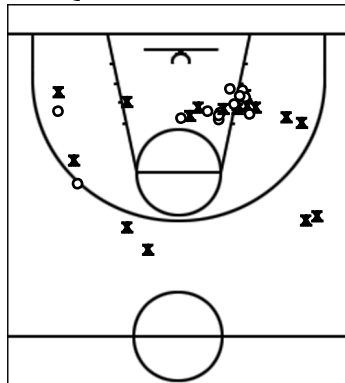

3r i 4t QUART