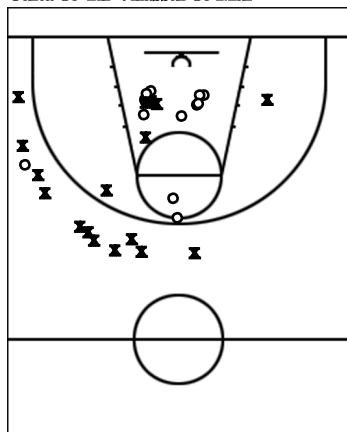

Si	Dr	Jugador	Min	Pts	Tirs 2	Tirs 3	Tirs 2c	T.Lliures	Rebots			Taps			Faltes			Val		
									T	RD	RO	As	PR	PP	Fv	Co	Ex		Cm	Re
	4	David Mainar																		
	5	Jordi Jimenez	25	20		4/10 40%	2/3 67%	4/6 67%	1	1		3	3	5		1		5	6	13
	6	Sergi Martinez	2																	
*	7	Albert Larruy	19	11		1/3 33%	4/4 100%		2	2		1		1	1			2		10
*	8	Isaac Hernandez	27	10	0/2 0%	0/4 0%	5/6 83%		1	1		3	2	6				3		
*	10	Alexis Vinyals	34	19	1/3 33%	1/3 33%	1/7 14%	12/14 86%	4	3	1	2	3	2				4	12	22
	11	Guille Estruch	24	1	0/1 0%	0/1 0%	0/3 0%	1/2 50%	11	5	6	1				1		4	3	5
*	12	Bernat Martinez	27	3		0/1 0%	1/2 50%	1/2 50%	2	1	1	1	2	1				2	2	4
*	14	Joan Gabas	37	12	1/1 100%	2/6 33%	1/2 50%	2/2 100%	8	7	1	2	2		1			3	3	20
	15	Victor Fernandez																		
	18	Pol Valletbo	5										1	1					1	1
	19	Santi Navarro																		
Vil		Equip																		
Total		Vilassar de Mar	200	76	2/7 29%	8/28 29%	14/27 52%	20/26 77%	29	20	9	13	13	16	2	2		23	27	75

Estadístiques a.b.b. grupo ossorio

Si	Dr	Jugador	Min	Pts	Tirs 2	Tirs 3	Tirs 2c	T.Lliures	Rebots			Taps			Faltes			Val		
									T	RD	RO	As	PR	PP	Fv	Co	Ex		Cm	Re
	4	Victor Bravo	3																	
	5	Marc Cuesta	4										1							-1
*	6	Edu Monterde	23	6		1/2 50%	0/1 0%	3/4 75%	4	3	1	3	1	3				3	2	7
*	7	Elezar Aloy	32	18		0/5 0%	8/11 73%	2/4 50%	2	2		1		2	1			4	2	8
*	8	Francesc Cairo	27	24	2/3 67%	4/8 50%	1/5 20%	6/8 75%	2		2	2	2	2				4	4	17
	9	Marc Balague	15	7	0/1 0%	1/2 50%	1/2 50%	2/3 67%	1	1				4				3	1	-2
	10	Alex Medio	8				0/1 0%		2	2			2					4		-1
	11	Albert Riera	14				0/1 0%						1	1				1		-2
	12	Juan Antonio Mart...																		
	14	Jordi Olivares	9	2	1/2 50%		0/1 0%		3	3								2	1	2
*	15	Ruben Morales	34	18	0/1 0%	0/1 0%	5/8 63%	8/11 73%	14	10	4	1	1	1		1		2	10	32
*	23	Marcos Morales	31	12			6/8 75%	0/2 0%	15	9	6	1			1	1		4	2	22
a.b		Equip																		
Total		a.b.b. grupo os...	200	87	3/7 43%	6/18 33%	21/38 55%	21/32 66%	43	30	13	8	7	14	2	2		27	22	82

Carta de Tir Vilassar de Mar