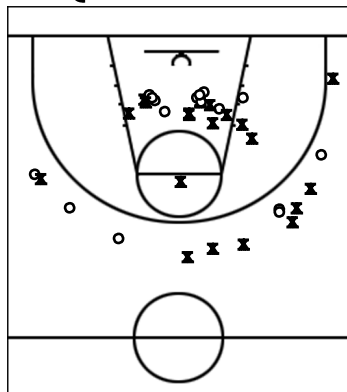

1r i 2n QUART