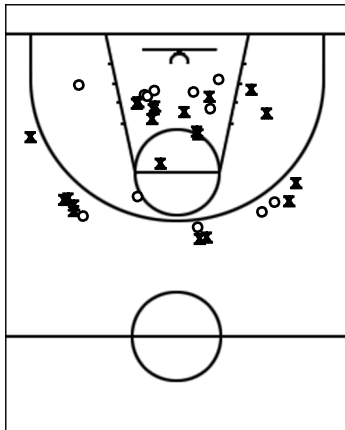

ZAMAR 2000 REUS PLOMS vs AB PREMIA (12/02/04)

Estadístiques ZAMAR 2000 REUS PLOMS

Si	Dr	Jugador	Min	Pts	Tirs 2	Tirs 3	Tirs 2c	T.Lliures	Rebots			Taps			Faltes			Val		
									T	RD	RO	As	PR	PP	Fv	Co	Esx		Cm	Re
	4	GALCHERAN	23	8	2/3 67%		1/1 100%	2/2 100%	2	1	1		1	1				2	1	8
	6	PUEYO	20	7		1/6 17%	2/5 40%	0/2 0%	1	1		2	3	3				2	2	
*	7	DAROCA	17	2	1/1 100%	0/2 0%			4	2	2		2	3						3
*	8	ADSERA	20	6		2/4 50%	0/1 0%		2	1	1	2	1	1						7
*	9	DOMINGO	30	15		1/5 20%	4/7 57%	4/4 100%	4	2	2	3		1				1	5	18
*	10	SEDO	17	3		0/1 0%	1/2 50%	1/2 50%	2	1	1		1					2	1	2
	11	SANS																		
	12	MARTINEZ	7			0/1 0%	0/1 0%		1	1		1		1				1		-2
*	13	DOMINGUEZ	25	7	1/3 33%	1/3 33%	1/2 50%		7	6	1	3		1				2		9
	14	FOLCH	26	15	0/2 0%	3/5 60%	2/2 100%	2/2 100%	5	2	3	3	5	6					2	20
	15	BADIA	15	9	0/3 0%		2/5 40%	5/5 100%	5	3	2								3	11
	18	MONLLEO																		
ZAM	Equip												18	1	1					18
Total	ZAMAR 2000 REUS...		200	72	4/12 33%	8/27 30%	13/26 50%	14/17 82%	33	20	13	14	31	18	1			10	14	94

Estadístiques AB PREMIA

Si	Dr	Jugador	Min	Pts	Tirs 2	Tirs 3	Tirs 2c	T.Lliures	Rebots			Taps			Faltes			Val		
									T	RD	RO	As	PR	PP	Fv	Co	Esx		Cm	Re
	4	EXTREMERA																		
	5	AMOROS																		
	7	CARBO	8		0/1 0%				1	1				1						-1
*	8	MARTINEZ	17				0/2 0%					2		3						-3
*	9	LORENTE	38	19	1/3 33%	3/7 43%	4/4 100%		3	3		3	1	6				4	2	12
	10	ORTEGA																		
	11	JAIME	11	3		1/1 100%	0/3 0%		1	1									1	2
*	12	COSTA	33		0/2 0%	0/1 0%	0/2 0%		4	3	1	2	1	3				2	1	-2
*	13	MARTI	35	15	2/3 67%	3/7 43%	1/2 50%		10	10		2	4	3				3	1	20
	14	CASTRO	24	10	0/1 0%	1/1 100%	3/4 75%	1/2 50%	6	5	1	1	3	2				2	1	14
	15	CHESPEDES																		
*	17	SEGURA	34	9	1/4 25%	0/1 0%	3/8 38%	1/1 100%	5	2	3		2	2				3	4	6
AB	Equip												9	4						5
Total	AB PREMIA		200	56	4/14 29%	8/18 44%	11/25 44%	2/3 67%	30	25	5	10	20	24				14	10	53

Carta de Tir ZAMAR 2000 REUS PLOMS