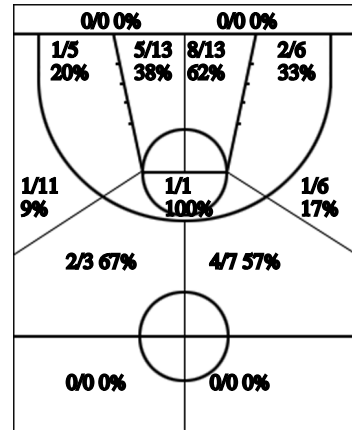

ZAMAR 2000 REUS PLOMS vs AB PREMIA (12/02/04)

Estadístiques ZAMAR 2000 REUS PLOMS

Si	Dr	Jugador	Min	Pts	Tirs 2	Tirs 3	Tirs 2c	T.Lliures	Rebots			Taps			Faltes			Val		
									T	RD	RO	As	PR	PP	Fv	Co	Esx		Cm	Re
	4	GALCHERAN	23	8	2/3 67%		1/1 100%	2/2 100%	2	1	1		1	1				2	1	8
	6	PUEYO	20	7		1/6 17%	2/5 40%	0/2 0%	1	1		2	3	3				2	2	
*	7	DAROCA	17	2	1/1 100%	0/2 0%			4	2	2		2	3						3
*	8	ADSERA	20	6		2/4 50%	0/1 0%		2	1	1	2	1	1						7
*	9	DOMINGO	30	15		1/5 20%	4/7 57%	4/4 100%	4	2	2	3		1				1	5	18
*	10	SEDO	17	3		0/1 0%	1/2 50%	1/2 50%	2	1	1		1					2	1	2
	11	SANS																		
	12	MARTINEZ	7			0/1 0%	0/1 0%		1	1		1		1				1		-2
*	13	DOMINGUEZ	25	7	1/3 33%	1/3 33%	1/2 50%		7	6	1	3		1				2		9
	14	FOLCH	26	15	0/2 0%	3/5 60%	2/2 100%	2/2 100%	5	2	3	3	5	6					2	20
	15	BADIA	15	9	0/3 0%		2/5 40%	5/5 100%	5	3	2								3	11
	18	MONLLEO																		
ZAM	Equip												18	1	1					18
Total	ZAMAR 2000 REUS...		200	72	4/12 33%	8/27 30%	13/26 50%	14/17 82%	33	20	13	14	31	18	1			10	14	94

Estadístiques AB PREMIA

Si	Dr	Jugador	Min	Pts	Tirs 2	Tirs 3	Tirs 2c	T.Lliures	Rebots			Taps			Faltes			Val		
									T	RD	RO	As	PR	PP	Fv	Co	Esx		Cm	Re
	4	EXTREMERA																		
	5	AMOROS																		
	7	CARBO	8		0/1 0%				1	1				1						-1
*	8	MARTINEZ	17				0/2 0%					2		3						-3
*	9	LORENTE	38	19	1/3 33%	3/7 43%	4/4 100%		3	3		3	1	6				4	2	12
	10	ORTEGA																		
	11	JAIME	11	3		1/1 100%	0/3 0%		1	1									1	2
*	12	COSTA	33		0/2 0%	0/1 0%	0/2 0%		4	3	1	2	1	3				2	1	-2
*	13	MARTI	35	15	2/3 67%	3/7 43%	1/2 50%		10	10		2	4	3				3	1	20
	14	CASTRO	24	10	0/1 0%	1/1 100%	3/4 75%	1/2 50%	6	5	1	1	3	2				2	1	14
	15	CHESPEDES																		
*	17	SEGURA	34	9	1/4 25%	0/1 0%	3/8 38%	1/1 100%	5	2	3		2	2				3	4	6
AB	Equip												9	4						5
Total	AB PREMIA		200	56	4/14 29%	8/18 44%	11/25 44%	2/3 67%	30	25	5	10	20	24				14	10	53

Carta de Tir ZAMAR 2000 REUS PLOMS