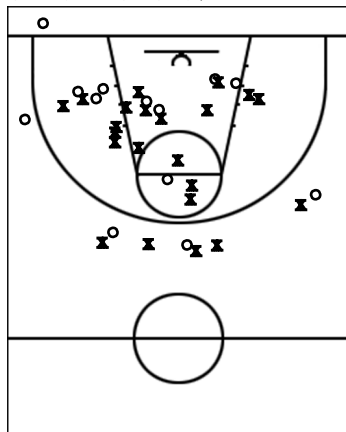

Si	Dr	Jugador	Min	Pts	Tirs 2	Tirs 3	Tirs 2c	T.Lliures	Rebots			Taps			Faltes					
									T	RD	RO	As	PR	PP	Fv	Co	Esx	Cm	Re	Val
*	5	Ana Belen Peiro	29	12	1/3 33%	1/3 33%	3/3 100%	1/2 50%	9	9		1	1	4			2	2	14	
*	6	Meri Cuni	32	7	3/7 43%	0/2 0%	0/5 0%	1/1 100%	10	7	3		1	2			3	2	4	
*	7	Irene Rodriguez	23		0/2 0%	0/2 0%	0/1 0%		4	4			1	1			3	1	-3	
	8	Nuria Congost	15	5		1/3 33%	0/1 0%	2/2 100%						1			1	2	2	
	9	Lidia Xicola	11			0/1 0%			2	2			2	1	1		1	2	2	
	10	Lara Castellet	25	4	0/1 0%	0/1 0%	2/4 50%	0/2 0%	3	2	1		1	2			3	3		
	11	Marta Burgada	15	3	1/1 100%		0/2 0%	1/2 50%	1	1				1			1	2	1	
	12	Gemma Llovera	4														1		-1	
*	13	Laura Benedi	27	12	0/5 0%	2/5 40%	1/4 25%	4/6 67%	2	2		2		2				4	5	
*	15	Carmen Fernandez	19	2	0/2 0%		1/1 100%		1	1			1				2			
CN		Equip																		
Total		CN Caldes A	200	45	5/21 24%	4/17 24%	7/21 33%	9/15 60%	32	28	4	3	7	14		1		17	18	24

Estadístiques Femeni St Adria

Si	Dr	Jugador	Min	Pts	Tirs 2	Tirs 3	Tirs 2c	T.Lliures	Rebots			Taps			Faltes					
									T	RD	RO	As	PR	PP	Fv	Co	Esx	Cm	Re	Val
*	4	Blanca Garcia	31	20	2/3 67%	1/2 50%	6/8 75%	1/1 100%				3	1	1			1	5	23	
	6	Vanessa Galan	7	2	0/1 0%		1/1 100%										2		-1	
*	7	Ariadna Cebrian	30	10	3/7 43%		2/3 67%		6	6							2	5	14	
	8	Geo Graupera	9	1	0/2 0%		0/1 0%	1/4 25%									2	2	-5	
	9	Paula Romero	15	2		0/1 0%	1/2 50%		3	3			2				2	1	4	
	10	Sera Rodriguez	19	6	0/1 0%	0/3 0%	2/5 40%	2/2 100%	1		1						1	1		
*	11	Nuria Carrion	16	3	0/2 0%	0/1 0%	1/2 50%	1/1 100%	2		2	1		1				1	2	
*	12	Marta Salas	21	4	2/3 67%		0/1 0%		2	1	1		3		1		1		7	
	13	Nerea Garmienda	15	12	2/3 67%	0/1 0%	4/7 57%		9	6	3	1	1			1	2		16	
*	14	Olga Ruano	23	8	2/2 100%		2/5 40%	0/1 0%	9	7	2						3	1	11	
	15	Maria Martin	10	2			1/1 100%	0/1 0%	4	4			1	1			1	1	5	
	17	Maitena Senar	4														1		-1	
Fem		Equip																		
Total		Femeni St Adria	200	70	11/24 46%	1/8 13%	20/36 56%	5/10 50%	36	27	9	5	8	3	1	1	18	17	75	

Carta de Tir CN Caldes A