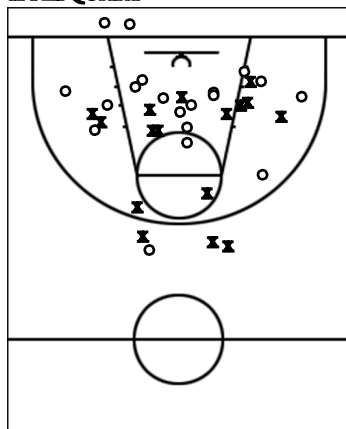

1r i 2n QUART