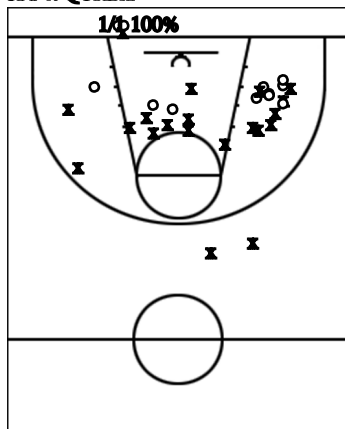

3r i 4t QUART